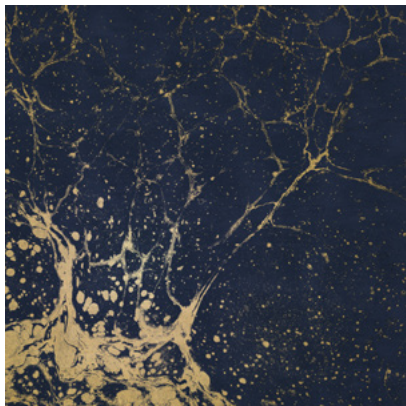

Lunaris celebrates the mesmerizing qualities of the night sky.

SAPPHIRE