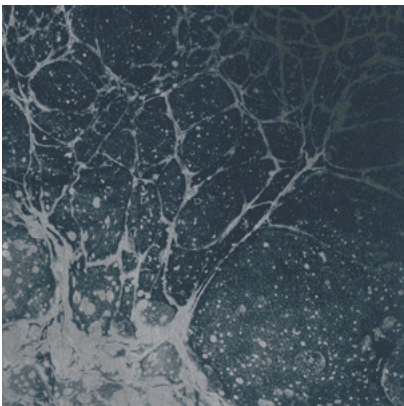

Lunaris celebrates the mesmerizing qualities of the night sky.

TIDE