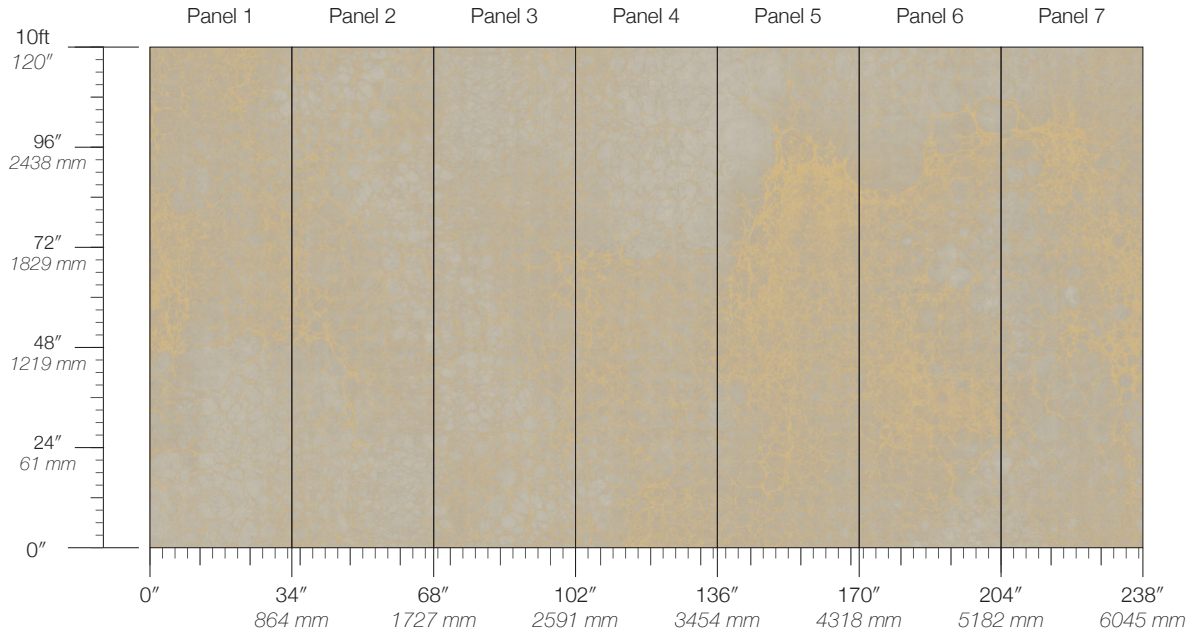

Lunaris Champagne

Suitable for residential and some commercial projects

COLOR

Champagne

ITEM

1517

CONTENT

Dutch Metal Leaf

PANEL WIDTH

34" / 864 mm trimmed

PANEL HEIGHT

120" / 3048 mm standard

REPEAT

Non-repeating

STOCK

Made to order

LEAD TIME

4 weeks to print

MINIMUM

1 panel

PRICE

Available upon request

ORIGIN

USA

DETAILS

Custom options available

MAINTENANCE

Water-based cleanser

ENVIRONMENTAL

Formaldehyde Free

Heavy Metal Free

PVC Free

SPECS

Paper-backed metal leaf

7.2 oz per square yard

244 g per linear meter

Smooth metallic surface with

hand-applied leaf

TESTING

(US) ASTM E84 Adhered Class A

(EU) EN 15102 Class D-s3 / d2

CONTACT

sales@calicowallpaper.com

+1 718 243 1705

57 Lispenard Street

New York, NY 10013 USA

DISCLAIMER

Refer to our website to

see the full mural artwork.

Reference the physical sample

for color and texture. Panel

maps represent mural

artwork only.